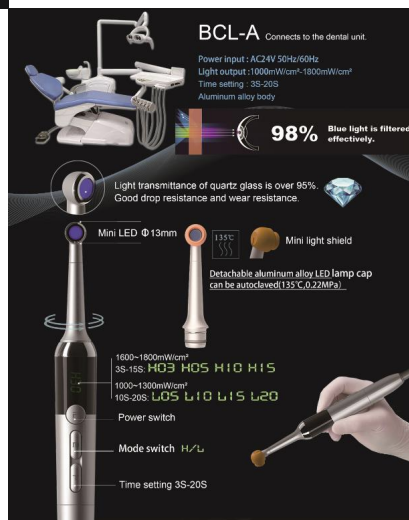

BCL-A. Built-In LED Curing Light. 5W. 1000-1800mw/cm2

BCL-A. Built-In LED Curing Light. 5W. 1000-1800mw/cm2

Rating: Not Rated Yet

Price

\$1.00

[Ask a question about this product](#)

Reviews

There are yet no reviews for this product.