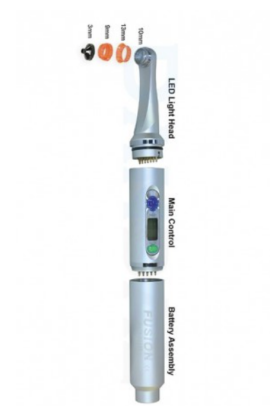

Fusion 5

Rating: Not Rated Yet

Price

\$1.00

[Ask a question about this product](#)

Description

Focused LED Curing Light. High Power, Fast 3 Second Cure. 360 Degree Swivel Head.

Amazing Light for Everyday Practice

FUSION 5 is the best curing light for its high performance and dependability:

Impressive performance

Ultrafast 3 second cures

4000 mW/cm² uniform intensity across 10mm curing tip

Unique, patented optics deliver a laser-like curing beam with minimum dispersion:

2300mW/cm² at 10mm distance away from the tip quadrupling the power of other lights

Distinctive design

Ergonomic, intuitive and easy to use.

Low profile tip with 90° angle for east access

Solid aircraft aluminum construction with drop proof dependability

Seamless integration with backlit intuitive LCD interface

Superb conversion efficiency with minimum heat generation

360 degree swivel head for easy access to full oral cavity

Bonding multiple restorations, crowns/veneers, and brackets in one click.