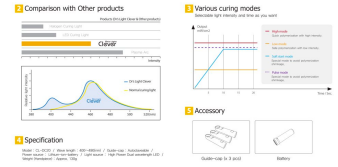

Curing Lights: GoodDrs Curing Light 'Clever'

GoodDrs Curing Light 'Clever'

Rating: Not Rated Yet

Price
$1.00

[Ask a question about this product](#)

Reviews

There are yet no reviews for this product.